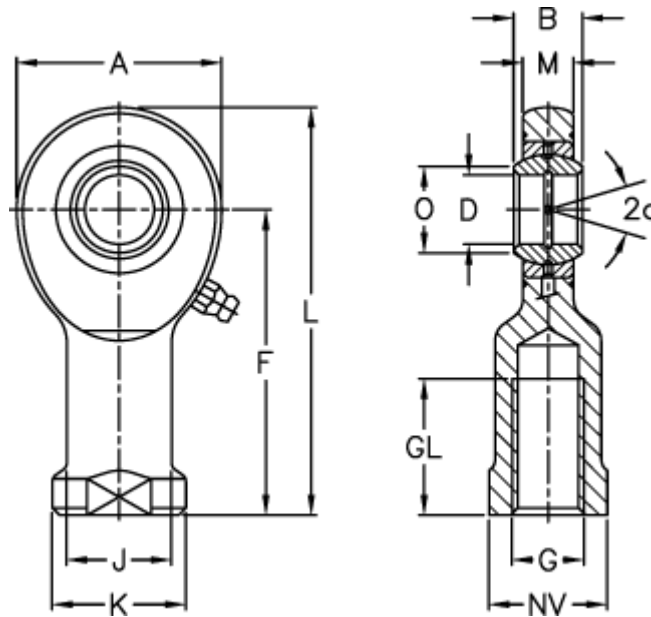

Data Sheet

Article number: 03460035
Description: Fluro Rod end EI 35
Note: 35

Measures

| | | | |
|--------------------|---------|-----------------|--------|
| A | = 82 | J | = 47 |
| a (degrees) | = 6 | K | = 58 |
| B | = 25 | L | = 166 |
| D | = 35 | M | = 21 |
| Dynamic drive (kN) | = 80 | NV | = 50 |
| F | = 125 | O | = 39.8 |
| g | = M36x3 | Static drive kN | = 144 |
| GL | = 60 | Weight | = 1300 |